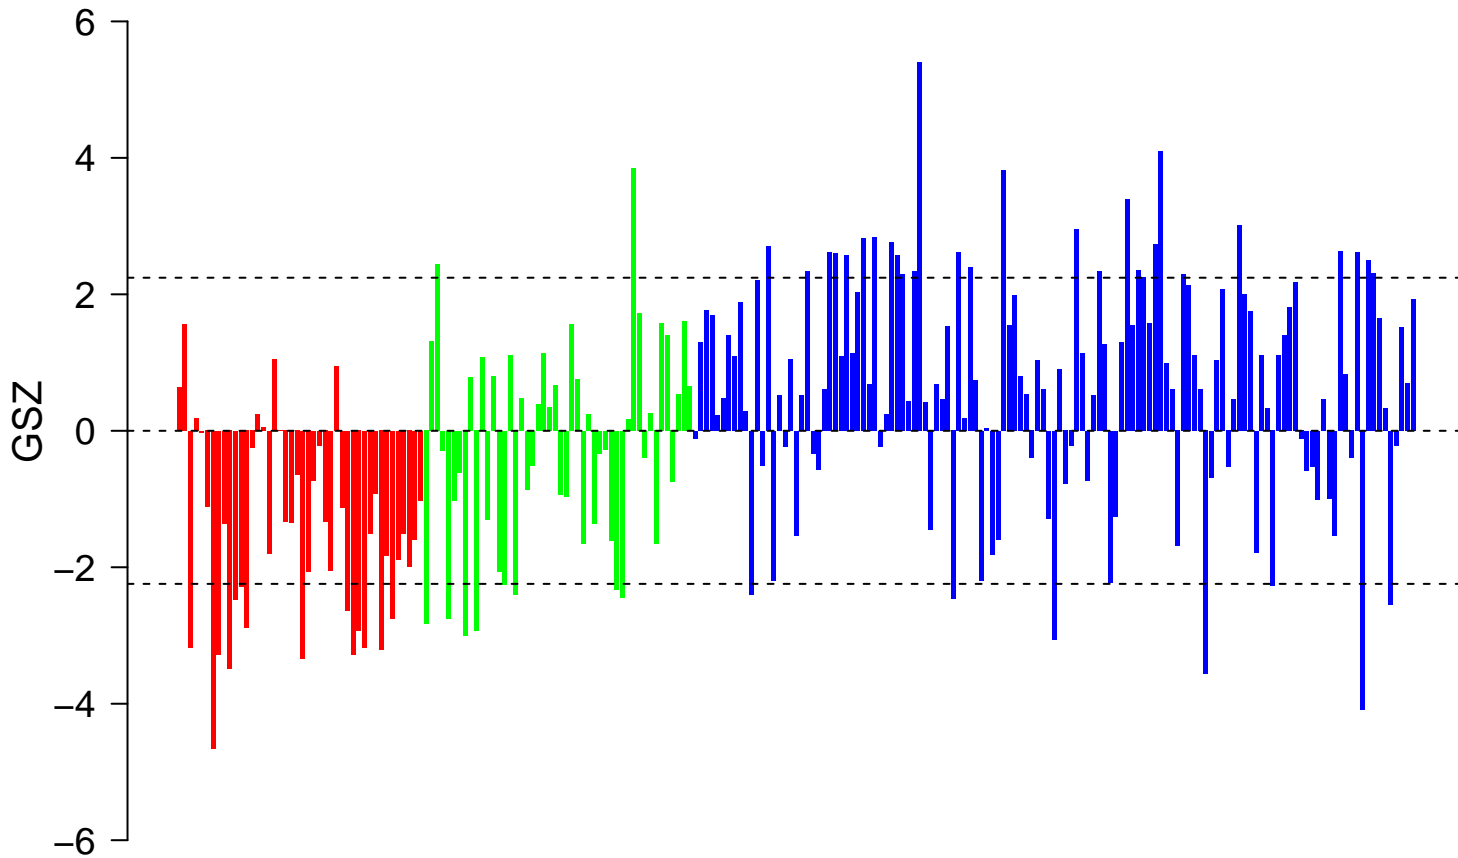

# PID\_ERBB1\_DOWNSTREAM\_PATHWAY

■ on  
■ -  
□ off

# PID\_ERBB1\_DOWNSTREAM\_PATHWAY